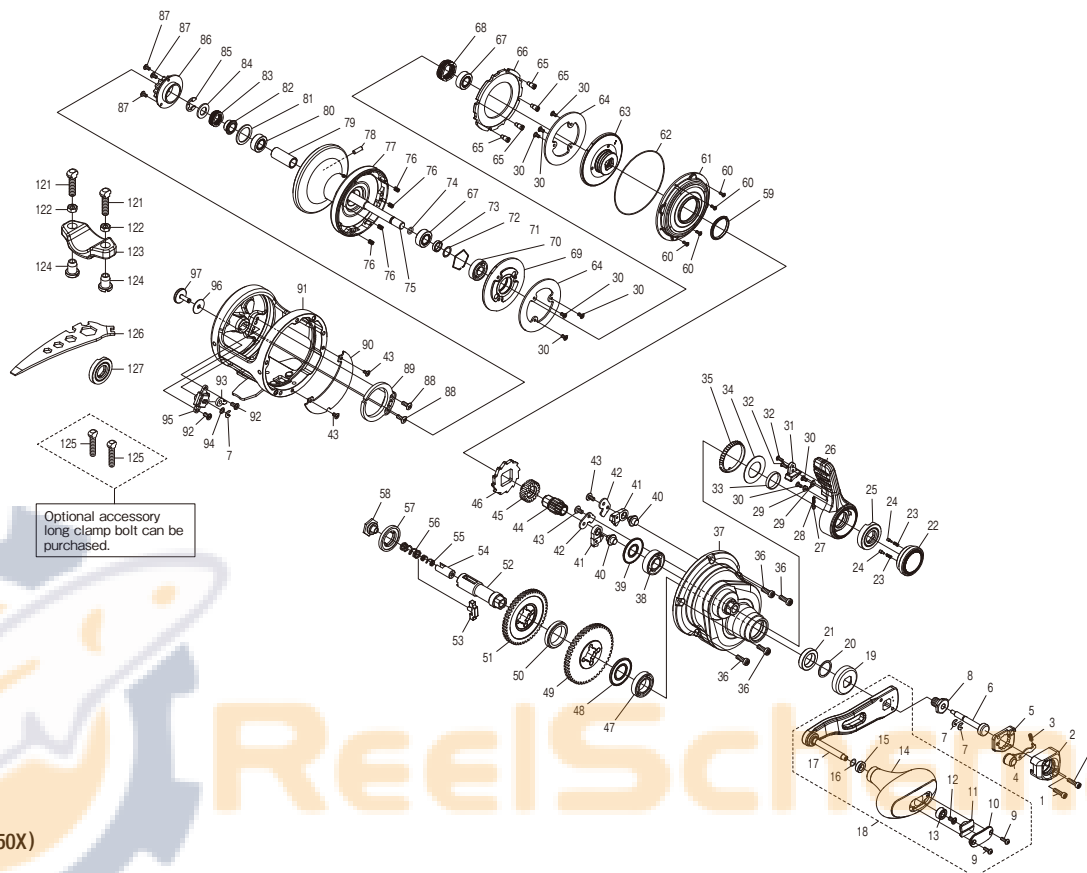

SHIMANO

TALICA

TAC12IIA

(51RJ351A50X)

#	Part No.	Description	#	Part No.	Description	#	Part No.	Description
1	13ZQG	Screw	36	13ZQR	Screw	71	13ZR7	Bearing Retainer B
2	13ZQH	Push Button Shield	37	13ZRW	A Side Plate Assembly	72	13ZR8	Washer
3	10PWJ	Slide Plate Spring	38	10T2K	Ball Bearing	73	13ZR9	Bearing Spacer
4	13ZRS	Slide Plate Assembly	39	13ZQS	Washer	74	10TNF	O Ring
5	10PBN	Handle Nut Plate	40	10PFS	Anti-Reverse Pawl Pin	75	13ZRA	Spool Shaft
6	109XB	Push Low Button Shaft	41	10MWC	Anti Reverse Pawl Assembly	76	10KJ6	Drag Plate Spring
7	105NK	E Lock	42	13ZQT	Anti-Reverse Pawl Keeper	77	14868	Spool Assembly
8	106XP	Handle Bolt	43	1055F	Screw	78	13ZRC	Cross Pin
9	103NH	Screw	44	13ZQU	Pinion Gear A	79	13ZRD	Spool Shaft Collar
10	13ZQJ	Handle Knob I.D. Plate	45	13ZQV	Pinion Gear B	80	104Q7	Ball Bearing
11	10B97	Handle Knob Seal	46	10DAM	Anti Reverse Ratchet	81	13ZRE	Washer
12	103E9	Screw	47	10KXA	Ball Bearing	82	13ZRF	Drag Spring Spacer
13	10KX2	Ball Bearing	48	13ZQW	Drive Gear Washer	83	13ZRG	Pressure Release Spring
14	13ZQK	Handle Knob	49	13ZQX	Drive Gear A	84	13ZRH	Washer
15	104UJ	Handle Knob Bushing	50	10D61	Drive Gear Washer	85	105RZ	E Lock
16	104FH	Washer	51	13ZQY	Drive Gear B	86	13ZRJ	Click Gear
17	13ZRT	Handle Shank Assembly	52	10D6L	Drive Shaft	87	10MT4	Screw
18	13ZRH	Handle Assembly	53	10KXH	Gear Select Cross Bar	88	103GQ	Screw
19	10KZS	Drive Shaft Shield	54	10KXL	Cross Bar Stop	89	13ZRL	Click Spring
20	10G9V	Washer	55	109VM	Drive Shaft Spring B	90	13ZRL	Set Plate
21	109AR	Drive Gear Bushing	56	10KXQ	Drive Shaft Spring	91	13ZRX	Frame Assembly
22	1400U	Pre-Program Dial Assembly	57	10D5B	Friction Washer	92	103ED	Screw
23	10K07	Click Spring	58	10FCD	Drive Shaft Screw	93	10GQV	Click Pawl
24	10JX6	Click Pin	59	10EWA	Waterproof Ring	94	1059U	Washer
25	13ZQL	Lever Shaft Body	60	10PRU	Screw	95	13ZRM	Click Switch Cam
26	13ZRV	Drag Control Lever Assembly	61	13ZQZ	Cooling Shield	96	13ZRN	Washer
27	13ZQM	Lever Click	62	1421C	O Ring	97	13ZRP	Click Button
28	10C3X	Lever Click Shoe	63	13ZR0	Pinion Guard			
29	13ZQN	Lever Click Cover	64	13ZR1	Drag Washer	121	13ZRQ	Rod Clamp Bolt (Accessory)
30	10S65	Screw	65	13ZR2	Screw	122	105N9	Rod Clamp Nut B (Accessory)
31	13ZQP	Lever Protector	66	13ZR4	Drag Plate	123	10AS1	Rod Clamp (Accessory)
32	13ZQQ	Screw	67	104Q5	Ball Bearing	124	10JCD	Rod Clamp Nut (Accessory)
33	108DN	Lever Thrust Ring	68	13ZR5	Drag Spring	125	10A79	Rod Clamp Bolt
34	10J19	Washer	69	13ZR6	Pressure Plate B	126	10MJ8	Wrench (Accessory)
35	10F6B	Lever Click Gear	70	104VJ	Ball Bearing	127	13ZRR	Light Line Cam (Accessory)